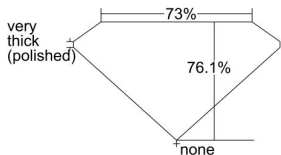

GIA®

FACSIMILE

GIA REPORT 6505028388

Verify this report at GIA.edu

GIA NATURAL DIAMOND DOSSIER®

July 29, 2024
GIA Report Number 6505028388
Shape and Cutting Style ..... Square Modified Brilliant
Measurements ..... 4.60 x 4.52 x 3.44 mm

GRADING RESULTS

Carat Weight ..... 0.63 carat
Color Grade ..... J
Clarity Grade VS2

ADDITIONAL GRADING INFORMATION

Polish ..... Excellent
Symmetry ..... Very Good
Fluorescence ..... None
Clarity Characteristics..... Cloud, Crystal, Indented Natural
Inscription(s): GIA 6505028388

PROPORTIONS

Profile not to actual proportions

GRADING SCALES

GIA COLOR SCALE		GIA CLARITY SCALE			
COLORLESS	D	VERY VERY SLIGHTLY INCLUDED	FLAWLESS		
	E		INTERNALLY FLAWLESS		
	F		VVS₁		
	NEAR COLORLESS	G	VERY SLIGHTLY INCLUDED	VVS₂	
		H		VS₁	
		FAINT	I	SLIGHTLY INCLUDED	VS₂
			J		SI₁
			K		SI₂
	VERT LIGHT	L	INCLUDED	I₁	
		M		I₂	
N		I₃			
O					
P					
Q					
R					
LIGHT	S				
	T				
	U				
	V				
	Z