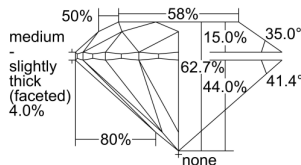

GIA®

FACSIMILE

GIA REPORT 6505029759

Verify this report at GIA.edu

GIA NATURAL DIAMOND DOSSIER®

July 26, 2024
GIA Report Number 6505029759
Shape and Cutting Style ..... Round Brilliant
Measurements ..... 4.87 - 4.91 x 3.07 mm

GRADING RESULTS

Carat Weight ..... 0.45 carat
Color Grade ..... F
Clarity Grade VS1
Cut Grade ..... Excellent

ADDITIONAL GRADING INFORMATION

Polish ..... Excellent
Symmetry ..... Excellent
Fluorescence ..... None
Clarity Characteristics ..... Crystal, Cloud
Inscription(s): GIA 6505029759

PROPORTIONS

Profile to actual proportions

GRADING SCALES

GIA COLOR SCALE	GIA CLARITY SCALE	GIA CUT SCALE	
D	FLAWLESS	EXCELLENT	
E	INTERNALLY FLAWLESS		
F		VVS₁	VERY GOOD
G	VVS₂		
H	VS₁	GOOD	
I	VS₂		
J	SI₁	FAIR	
K	SI₂		
L	I₁	POOR	
M	I₂		
N	I₃		
O			
P			
Q			
R			
S			
T			
U			
V			
W			
X			
Y			
Z