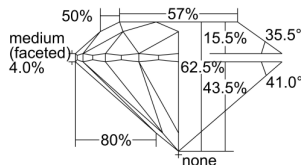

GIA®

FACSIMILE

GIA REPORT 6505036361

Verify this report at GIA.edu

GIA NATURAL DIAMOND DOSSIER®

July 29, 2024
GIA Report Number 6505036361
Shape and Cutting Style ..... Round Brilliant
Measurements ..... 5.65 - 5.68 x 3.54 mm

GRADING RESULTS

Carat Weight ..... 0.70 carat
Color Grade L
Clarity Grade VS1
Cut Grade ..... Excellent

ADDITIONAL GRADING INFORMATION

Polish ..... Excellent
Symmetry ..... Excellent
Fluorescence ..... None
Clarity Characteristics ..... Feather, Pinpoint
Inscription(s): GIA 6505036361

PROPORTIONS

Profile to actual proportions

GRADING SCALES

GIA COLOR SCALE	GIA CLARITY SCALE	GIA CUT SCALE	
D	FLAWLESS	EXCELLENT	
E	INTERNALLY FLAWLESS		
F		VVS₁	VERY GOOD
G	VVS₂		
H	VS₁	GOOD	
I	VS₂		
J	SI₁	FAIR	
K	SI₂		
L	I₁	POOR	
M	I₂		
N	I₃		
O			
P			
Q			
R			
S			
T			
U			
V			
W			
X			
Y			
Z