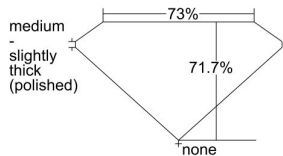

GIA®

FACSIMILE

GIA REPORT 6505037948

Verify this report at GIA.edu

GIA NATURAL DIAMOND DOSSIER®

July 29, 2024
GIA Report Number 6505037948
Shape and Cutting Style ..... Square Modified Brilliant
Measurements ..... 4.05 x 4.03 x 2.89 mm

GRADING RESULTS

Carat Weight ..... 0.40 carat
Color Grade ..... E
Clarity Grade VVS2

ADDITIONAL GRADING INFORMATION

Polish ..... Excellent
Symmetry ..... Very Good
Fluorescence ..... None
Clarity Characteristics ..... Feather, Pinpoint
Inscription(s): GIA 6505037948

PROPORTIONS

Profile not to actual proportions

GRADING SCALES

GIA COLOR SCALE		GIA CLARITY SCALE			
COLORLESS	D	VERY VERY SLIGHTLY INCLUDED	FLAWLESS		
	E		INTERNALLY FLAWLESS		
	F	VERY SLIGHTLY INCLUDED	VVS₁		
	G		VVS₂		
	H		VS₁		
	NEAR COLORLESS	I	SLIGHTLY INCLUDED	VS₂	
		J		SI₁	
		FAINT	K	INCLUDED	SI₂
			L		I₁
			M		I₂
VERT LIGHT	N	LIGHT	I₃		
	O				
	P				
	Q				
	R