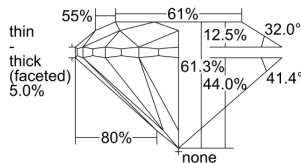

GIA®

FACSIMILE

GIA REPORT 6505038135

Verify this report at GIA.edu

GIA NATURAL DIAMOND DOSSIER®

July 29, 2024
GIA Report Number 6505038135
Shape and Cutting Style ..... Round Brilliant
Measurements ..... 4.26 - 4.27 x 2.62 mm

GRADING RESULTS

Carat Weight ..... 0.30 carat
Color Grade ..... F
Clarity Grade VS1
Cut Grade ..... Very Good

ADDITIONAL GRADING INFORMATION

Polish ..... Excellent
Symmetry ..... Very Good
Fluorescence ..... None
Clarity Characteristics.. Indented Natural, Cloud, Pinpoint, Needle
Inscription(s): GIA 6505038135

PROPORTIONS

Profile to actual proportions

GRADING SCALES

GIA COLOR SCALE	GIA CLARITY SCALE	GIA CUT SCALE	
D	FLAWLESS	EXCELLENT	
E	INTERNALLY FLAWLESS		
F		VVS₁	VERY GOOD
G	VVS₂		
H	VS₁	GOOD	
I	VS₂		
J	SI₁	FAIR	
K	SI₂		
L	I₁	POOR	
M			
N			
O	I₂		
P			
Q	I₃		
R			
S			
T			
U			
V			
W			
X			
Y			
Z