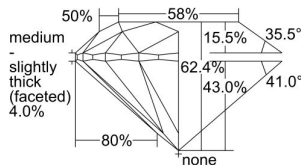

GIA®

FACSIMILE

GIA REPORT 6505038724

Verify this report at GIA.edu

GIA NATURAL DIAMOND DOSSIER®

July 29, 2024
GIA Report Number 6505038724
Shape and Cutting Style ..... Round Brilliant
Measurements ..... 4.72 - 4.75 x 2.96 mm

GRADING RESULTS

Carat Weight ..... 0.41 carat
Color Grade ..... E
Clarity Grade VVS2
Cut Grade ..... Excellent

ADDITIONAL GRADING INFORMATION

Polish ..... Excellent
Symmetry ..... Excellent
Fluorescence ..... None
Clarity Characteristics..... Pinpoint, Feather, Cloud
Inscription(s): GIA 6505038724

PROPORTIONS

Profile to actual proportions

GRADING SCALES

GIA COLOR SCALE	GIA CLARITY SCALE	GIA CUT SCALE	
D	FLAWLESS	EXCELLENT	
E	INTERNALLY FLAWLESS		
F		VVS₁	VERY GOOD
G	VVS₂		
H	VS₁	GOOD	
I	VS₂		
J	SI₁	FAIR	
K	SI₂		
L	I₁	POOR	
M			
N			
O	I₂		
P			
Q			
R	I₃		
S			
T			
U			
V			
W			
X			
Y			
Z