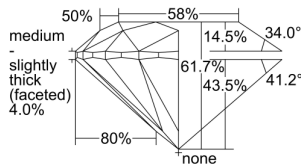

GIA®

FACSIMILE

GIA REPORT 6505039686

Verify this report at GIA.edu

GIA NATURAL DIAMOND DOSSIER®

July 29, 2024
GIA Report Number 6505039686
Shape and Cutting Style ..... Round Brilliant
Measurements ..... 4.36 - 4.38 x 2.70 mm

GRADING RESULTS

Carat Weight ..... 0.31 carat
Color Grade ..... D
Clarity Grade S11
Cut Grade ..... Excellent

ADDITIONAL GRADING INFORMATION

Polish ..... Excellent
Symmetry ..... Excellent
Fluorescence ..... None
Clarity Characteristics ..... Crystal, Feather
Inscription(s): GIA 6505039686

PROPORTIONS

Profile to actual proportions

GRADING SCALES

GIA COLOR SCALE	GIA CLARITY SCALE	GIA CUT SCALE
D	FLAWLESS	EXCELLENT
E	FLAWLESS	
F	INTERNALLY FLAWLESS	VERY GOOD
G	FLAWLESS	
H	VVS₁	GOOD
I	VVS₂	
J	VS₁	FAIR
K	VS₂	
L	S1₁	POOR
M	S1₂	
N	I₁	
O	I₂	
P	I₃	
Q		
R		
S		
T		
U		
V		
W		
X		
Y		
Z