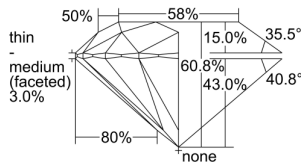

GIA®

FACSIMILE

GIA REPORT 6505042831

Verify this report at GIA.edu

GIA NATURAL DIAMOND DOSSIER®

July 30, 2024
GIA Report Number 6505042831
Shape and Cutting Style ..... Round Brilliant
Measurements ..... 3.80 - 3.82 x 2.32 mm

GRADING RESULTS

Carat Weight ..... 0.20 carat
Color Grade ..... F
Clarity Grade VS1
Cut Grade ..... Excellent

ADDITIONAL GRADING INFORMATION

Polish ..... Excellent
Symmetry ..... Excellent
Fluorescence ..... None
Clarity Characteristics ..... Crystal
Inscription(s): GIA 6505042831

PROPORTIONS

Profile to actual proportions

GRADING SCALES

GIA COLOR SCALE	GIA CLARITY SCALE	GIA CUT SCALE	
D	FLAWLESS	EXCELLENT	
E	INTERNALLY FLAWLESS		
F		VVS₁	VERY GOOD
G	VVS₂		
H	VS₁	GOOD	
I	VS₂		
J	SI₁	FAIR	
K	SI₂		
L	I₁	POOR	
M			
N			
O	I₂		
P			
Q	I₃		
R			
S			
T			
U			
V			
W			
X			
Y			
Z