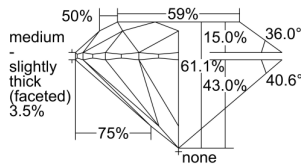

GIA®

FACSIMILE

GIA REPORT 6505049440

Verify this report at GIA.edu

GIA NATURAL DIAMOND DOSSIER®

July 30, 2024
GIA Report Number 6505049440
Shape and Cutting Style ..... Round Brilliant
Measurements ..... 5.66 - 5.70 x 3.47 mm

GRADING RESULTS

Carat Weight ..... 0.70 carat
Color Grade ..... H
Clarity Grade VS2
Cut Grade ..... Excellent

ADDITIONAL GRADING INFORMATION

Polish ..... Excellent
Symmetry ..... Excellent
Fluorescence ..... None
Clarity Characteristics ..... Cloud
Inscription(s): GIA 6505049440

PROPORTIONS

Profile to actual proportions

GRADING SCALES

GIA COLOR SCALE	GIA CLARITY SCALE	GIA CUT SCALE	
D	FLAWLESS	EXCELLENT	
E	INTERNALLY FLAWLESS		
F		VVS₁	VERY GOOD
G	VVS₂		
H	VS₁	GOOD	
I	VS₂		
J	SI₁	FAIR	
K	SI₂		
L	I₁	POOR	
M	I₂		
N	I₃		
O			
P			
Q			
R			
S			
T			
U			
V			
W			
X			
Y			
Z