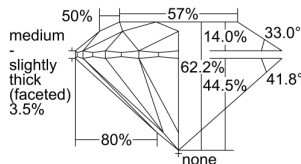

GIA®

FACSIMILE

GIA REPORT 6505051859

Verify this report at GIA.edu

GIA NATURAL DIAMOND DOSSIER®

July 29, 2024
GIA Report Number 6505051859
Shape and Cutting Style ..... Round Brilliant
Measurements ..... 5.70 - 5.73 x 3.55 mm

GRADING RESULTS

Carat Weight ..... 0.70 carat
Color Grade ..... H
Clarity Grade S11
Cut Grade ..... Excellent

ADDITIONAL GRADING INFORMATION

Polish ..... Excellent
Symmetry ..... Excellent
Fluorescence ..... Faint
Clarity Characteristics..... Crystal, Cloud, Feather
Inscription(s): GIA 6505051859

PROPORTIONS

Profile to actual proportions

GRADING SCALES

GIA COLOR SCALE	GIA CLARITY SCALE	GIA CUT SCALE	
D	FLAWLESS	EXCELLENT	
E	INTERNALLY FLAWLESS		
F		VVS₁	VERY GOOD
G	VVS₂		
H	VS₁	GOOD	
I	VS₂		
J	S1₁	FAIR	
K	S1₂		
L	I₁	POOR	
M	I₂		
N	I₃		
O			
P			
Q			
R			
S			
T			
U			
V			
W			
X			
Y			
Z