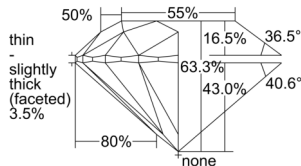

GIA®

FACSIMILE

GIA REPORT 6505052763

Verify this report at GIA.edu

GIA NATURAL DIAMOND DOSSIER®

August 21, 2024
GIA Report Number 6505052763
Shape and Cutting Style ..... Round Brilliant
Measurements ..... 5.60 - 5.63 x 3.56 mm

GRADING RESULTS

Carat Weight ..... 0.70 carat
Color Grade ..... G
Clarity Grade SI2
Cut Grade ..... Excellent

ADDITIONAL GRADING INFORMATION

Polish ..... Excellent
Symmetry ..... Excellent
Fluorescence ..... None
Clarity Characteristics..... Cloud, Feather, Crystal
Inscription(s): GIA 6505052763

PROPORTIONS

Profile to actual proportions

GRADING SCALES

GIA COLOR SCALE	GIA CLARITY SCALE	GIA CUT SCALE	
D	FLAWLESS	EXCELLENT	
E	INTERNALLY FLAWLESS		
F		VVS₁	VERY GOOD
G	VVS₂		
H	VS₁	GOOD	
I	VS₂		
J	SI₁	FAIR	
K	SI₂		
L	I₁	POOR	
M	I₂		
N	I₃		
O			
P			
Q			
R			
S			
T			
U			
V			
W			
X			
Y			
Z