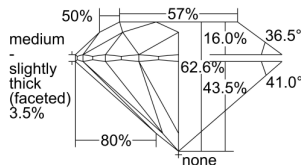

GIA®

FACSIMILE

GIA REPORT 6505053545

Verify this report at GIA.edu

GIA NATURAL DIAMOND DOSSIER®

July 29, 2024
GIA Report Number 6505053545
Shape and Cutting Style ..... Round Brilliant
Measurements ..... 4.42 - 4.43 x 2.77 mm

GRADING RESULTS

Carat Weight ..... 0.33 carat
Color Grade ..... F
Clarity Grade VS2
Cut Grade ..... Excellent

ADDITIONAL GRADING INFORMATION

Polish ..... Excellent
Symmetry ..... Excellent
Fluorescence ..... None
Clarity Characteristics..... Crystal, Cloud, Feather
Inscription(s): GIA 6505053545

PROPORTIONS

Profile to actual proportions