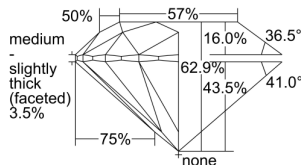

GIA®

FACSIMILE

GIA REPORT 6505053623

Verify this report at GIA.edu

GIA NATURAL DIAMOND DOSSIER®

July 30, 2024
GIA Report Number 6505053623
Shape and Cutting Style ..... Round Brilliant
Measurements ..... 4.45 - 4.48 x 2.81 mm

GRADING RESULTS

Carat Weight ..... 0.34 carat
Color Grade ..... D
Clarity Grade S11
Cut Grade ..... Excellent

ADDITIONAL GRADING INFORMATION

Polish ..... Excellent
Symmetry ..... Excellent
Fluorescence ..... None
Clarity Characteristics ..... Cloud, Feather
Inscription(s): GIA 6505053623

PROPORTIONS

Profile to actual proportions

GRADING SCALES

GIA COLOR SCALE	GIA CLARITY SCALE	GIA CUT SCALE	
D	FLAWLESS	EXCELLENT	
E	INTERNALLY FLAWLESS		
F		VVS₁	VERY GOOD
G	VVS₂		
H	VS₁	GOOD	
I	VS₂		
J	S1₁	FAIR	
K	S1₂		
L	I₁	POOR	
M	I₂		
N	I₃		
O			
P			
Q			
R			
S			
T			
U			
V			
W			
X			
Y			
Z