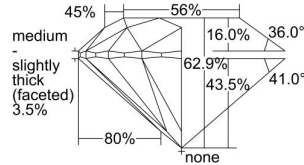

GIA®

FACSIMILE

GIA REPORT 6505053689

Verify this report at GIA.edu

GIA NATURAL DIAMOND DOSSIER®

July 30, 2024
GIA Report Number 6505053689
Shape and Cutting Style ..... Round Brilliant
Measurements ..... 4.70 - 4.73 x 2.96 mm

GRADING RESULTS

Carat Weight ..... 0.40 carat
Color Grade ..... D
Clarity Grade S11
Cut Grade ..... Excellent

ADDITIONAL GRADING INFORMATION

Polish ..... Excellent
Symmetry ..... Excellent
Fluorescence ..... None
Clarity Characteristics ..... Cloud
Inscription(s): GIA 6505053689

PROPORTIONS

Profile to actual proportions

GRADING SCALES

GIA COLOR SCALE

COLORLESS	D
	E
	F
	G
	H
	I
	J
NEAR COLORLESS	K
	L
Faint	M
	N
	O
	P
	Q
	R
	S
	T
	U
	V
	W
	X
	Y
Light	Z

GIA CLARITY SCALE

FLAWLESS	VERY VERY SLIGHTLY INCLUDED	VVS₁	VVS₂	VS₁	VS₂	S1₁	S1₂	I₁	I₂	I₃	
											INTERNALLY FLAWLESS

GIA CUT SCALE

EXCELLENT
VERY GOOD
GOOD
FAIR
POOR