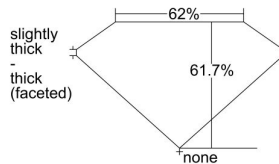

GIA®

FACSIMILE

GIA REPORT 6505062942

Verify this report at GIA.edu

GIA NATURAL DIAMOND DOSSIER®

July 30, 2024
GIA Report Number 6505062942
Shape and Cutting Style ..... Pear Brilliant
Measurements ..... 6.30 x 3.67 x 2.26 mm

GRADING RESULTS

Carat Weight ..... 0.30 carat
Color Grade ..... D
Clarity Grade VS1

ADDITIONAL GRADING INFORMATION

Polish ..... Excellent
Symmetry ..... Very Good
Fluorescence ..... None
Clarity Characteristics ..... Crystal
Inscription(s): GIA 6505062942

PROPORTIONS

Profile not to actual proportions

GRADING SCALES

GIA COLOR SCALE		GIA CLARITY SCALE			
COLORLESS	D	VERY VERY SLIGHTLY INCLUDED	FLAWLESS		
	E		INTERNALLY FLAWLESS		
	F		VS₁		
	NEAR COLORLESS	G	VERY SLIGHTLY INCLUDED	VS₂	
		H		VS₁	
		FAINT	I	SLIGHTLY INCLUDED	VS₂
			J		SI₁
	K		SI₂		
	VERT LIGHT		L	INCLUDED	I₁
			M		I₂
N			I₃		
O					
P					
Q					
R					
LIGHT	S				
	T				
	U				
	V				
	W				
	X				
Y					
Z