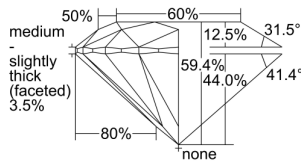

GIA®

FACSIMILE

GIA REPORT 6505064871

Verify this report at GIA.edu

GIA NATURAL DIAMOND DOSSIER®

July 30, 2024
GIA Report Number 6505064871
Shape and Cutting Style ..... Round Brilliant
Measurements ..... 4.96 - 4.97 x 2.95 mm

GRADING RESULTS

Carat Weight ..... 0.44 carat
Color Grade I
Clarity Grade VVS1
Cut Grade ..... Excellent

ADDITIONAL GRADING INFORMATION

Polish ..... Excellent
Symmetry ..... Excellent
Fluorescence ..... None
Clarity Characteristics ..... Pinpoint, Cloud
Inscription(s): GIA 6505064871

PROPORTIONS

Profile to actual proportions

GRADING SCALES

GIA COLOR SCALE	GIA CLARITY SCALE	GIA CUT SCALE
D	FLAWLESS	EXCELLENT
E	FLAWLESS	
F	INTERNALLY FLAWLESS	VERY GOOD
G	FLAWLESS	
H	VVS₁	GOOD
I	VVS₂	
J	VS₁	FAIR
K	VS₂	
L	SI₁	POOR
M	SI₂	
N	I₁	
O	I₂	
P	I₃	
Q		
R		
S		
T		
U		
V		
W		
X		
Y		
Z