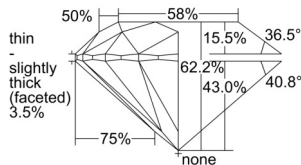

GIA®

FACSIMILE

GIA REPORT 6505065116

Verify this report at GIA.edu

GIA NATURAL DIAMOND DOSSIER®

July 31, 2024
GIA Report Number 6505065116
Shape and Cutting Style ..... Round Brilliant
Measurements ..... 5.69 - 5.72 x 3.55 mm

GRADING RESULTS

Carat Weight ..... 0.71 carat
Color Grade ..... F
Clarity Grade S11
Cut Grade ..... Excellent

ADDITIONAL GRADING INFORMATION

Polish ..... Excellent
Symmetry ..... Excellent
Fluorescence ..... None
Clarity Characteristics ..... Cloud
Inscription(s): GIA 6505065116

PROPORTIONS

Profile to actual proportions