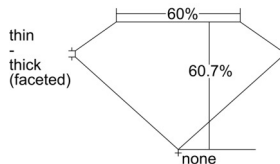

GIA®

FACSIMILE

GIA REPORT 6505069732

Verify this report at GIA.edu

GIA NATURAL DIAMOND DOSSIER®

August 01, 2024
GIA Report Number 6505069732
Shape and Cutting Style ..... Heart Brilliant
Measurements ..... 3.98 x 4.68 x 2.84 mm

GRADING RESULTS

Carat Weight ..... 0.30 carat
Color Grade ..... E
Clarity Grade VVS2

ADDITIONAL GRADING INFORMATION

Polish ..... Excellent
Symmetry ..... Very Good
Fluorescence ..... None
Clarity Characteristics ..... Pinpoint, Feather
Inscription(s): GIA 6505069732

PROPORTIONS

Profile not to actual proportions

GRADING SCALES

GIA COLOR SCALE		GIA CLARITY SCALE			
COLORLESS	D	VERY VERY SLIGHTLY INCLUDED	FLAWLESS		
	E		INTERNALLY FLAWLESS		
	F		VVS₁		
	NEAR COLORLESS	G	VERY SLIGHTLY INCLUDED	VVS₂	
		H		VS₁	
		FANT	I	SLIGHTLY INCLUDED	VS₂
			J		SI₁
	LIGHT	K	INCLUDED	SI₂	
		L		I₁	
		M		I₂	
VERT LIGHT		N	INCLUDED	I₃	
		O			
		P			
		Q			
		R