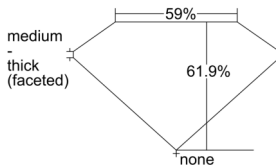

GIA®

FACSIMILE

GIA REPORT 6505069752

Verify this report at GIA.edu

GIA NATURAL DIAMOND DOSSIER®

August 02, 2024
GIA Report Number 6505069752
Shape and Cutting Style ..... Heart Brilliant
Measurements ..... 5.44 x 6.39 x 3.95 mm

GRADING RESULTS

Carat Weight ..... 0.81 carat
Color Grade ..... D
Clarity Grade VS1

ADDITIONAL GRADING INFORMATION

Polish ..... Excellent
Symmetry ..... Excellent
Fluorescence ..... Medium Blue
Clarity Characteristics ..... Crystal, Pinpoint
Inscription(s): GIA 6505069752

PROPORTIONS

Profile not to actual proportions

GRADING SCALES

GIA COLOR SCALE		GIA CLARITY SCALE			
COLORLESS	D	VERY VERY SLIGHTLY INCLUDED	FLAWLESS		
	E		INTERNALLY FLAWLESS		
	F	VERY SLIGHTLY INCLUDED	VVS₁		
	G		VVS₂		
	H		VS₁		
	NEAR COLORLESS	I	SLIGHTLY INCLUDED	VS₂	
		J		SI₁	
		FAINT	K	INCLUDED	SI₂
			L		I₁
			M		I₂
VERT LIGHT	N		LIGHT	I₃	
	O				
	P				
	Q				
	R				
	S