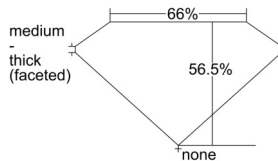

GIA®

FACSIMILE

GIA REPORT 6505070156

Verify this report at GIA.edu

GIA NATURAL DIAMOND DOSSIER®

August 02, 2024
GIA Report Number 6505070156
Shape and Cutting Style ..... Heart Brilliant
Measurements ..... 4.22 x 4.95 x 2.79 mm

GRADING RESULTS

Carat Weight ..... 0.33 carat
Color Grade ..... F
Clarity Grade VS1

ADDITIONAL GRADING INFORMATION

Polish ..... Excellent
Symmetry ..... Excellent
Fluorescence ..... None
Clarity Characteristics ..... Feather, Pinpoint
Inscription(s): GIA 6505070156

PROPORTIONS

Profile not to actual proportions

GRADING SCALES

GIA COLOR SCALE		GIA CLARITY SCALE	
COLORLESS	D	VERY VERY SLIGHTLY INCLUDED	FLAWLESS
	E		INTERNALLY FLAWLESS
	F		VVS₁
	G		VVS₂
	H		VS₁
	I		VS₂
	J		SI₁
	K		SI₂
	L		I₁
	M		I₂
NEAR COLORLESS	N	SLIGHTLY INCLUDED	I₃
	O		
	P		
	Q		
FAINT	R		
	S		
	T		
	U		
VERY LIGHT	V		
	W		
	X		
	Y		
LIGHT	Z