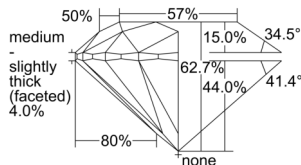

GIA®

FACSIMILE

GIA REPORT 6505070334

Verify this report at GIA.edu

GIA NATURAL DIAMOND DOSSIER®

August 01, 2024
GIA Report Number 6505070334
Shape and Cutting Style ..... Round Brilliant
Measurements ..... 4.69 - 4.70 x 2.94 mm

GRADING RESULTS

Carat Weight ..... 0.40 carat
Color Grade ..... E
Clarity Grade VS1
Cut Grade ..... Excellent

ADDITIONAL GRADING INFORMATION

Polish ..... Excellent
Symmetry ..... Excellent
Fluorescence ..... None
Clarity Characteristics..... Crystal, Cloud, Needle, Pinpoint
Inscription(s): GIA 6505070334

PROPORTIONS

Profile to actual proportions

GRADING SCALES

GIA COLOR SCALE	GIA CLARITY SCALE	GIA CUT SCALE	
D	FLAWLESS	EXCELLENT	
E	INTERNALLY FLAWLESS		
F		VVS₁	VERY GOOD
G	VVS₂		
H	VS₁	GOOD	
I	VS₂		
J	SI₁	FAIR	
K	SI₂		
L	I₁	POOR	
M			
N			
O	I₂		
P			
Q			
R	I₃		
S			
T			
U			
V			
W			
X			
Y			
Z