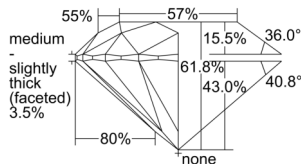

GIA®

FACSIMILE

GIA REPORT 6505073742

Verify this report at GIA.edu

GIA NATURAL DIAMOND DOSSIER®

July 31, 2024
GIA Report Number 6505073742
Shape and Cutting Style ..... Round Brilliant
Measurements ..... 4.30 - 4.33 x 2.66 mm

GRADING RESULTS

Carat Weight ..... 0.30 carat
Color Grade ..... E
Clarity Grade VVS1
Cut Grade ..... Excellent

ADDITIONAL GRADING INFORMATION

Polish ..... Excellent
Symmetry ..... Excellent
Fluorescence ..... None
Clarity Characteristics ..... Pinpoint, Feather
Inscription(s): GIA 6505073742

PROPORTIONS

Profile to actual proportions

GRADING SCALES

GIA COLOR SCALE	GIA CLARITY SCALE	GIA CUT SCALE	
D	FLAWLESS	EXCELLENT	
E	INTERNALLY FLAWLESS		
F		VVS₁	VERY GOOD
G	VVS₂		
H	VS₁	GOOD	
I	VS₂		
J	SI₁	FAIR	
K	SI₂		
L	I₁	POOR	
M	I₂		
N	I₃		
O			
P			
Q			
R			
S			
T			
U			
V			
W			
X			
Y			
Z