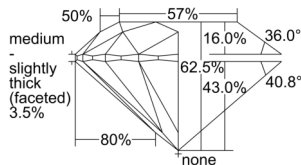

GIA®

FACSIMILE

GIA REPORT 6505074571

Verify this report at GIA.edu

GIA NATURAL DIAMOND DOSSIER®

July 31, 2024
GIA Report Number 6505074571
Shape and Cutting Style ..... Round Brilliant
Measurements ..... 4.80 - 4.84 x 3.02 mm

GRADING RESULTS

Carat Weight ..... 0.43 carat
Color Grade ..... E
Clarity Grade VS2
Cut Grade ..... Excellent

ADDITIONAL GRADING INFORMATION

Polish ..... Excellent
Symmetry ..... Excellent
Fluorescence ..... None
Clarity Characteristics ..... Cloud, Crystal
Inscription(s): GIA 6505074571

PROPORTIONS

Profile to actual proportions

GRADING SCALES

GIA COLOR SCALE	GIA CLARITY SCALE	GIA CUT SCALE
COLOURLESS	FLAWLESS	EXCELLENT
D	INTERNALLY FLAWLESS	
E	VVS₁	VERY GOOD
F		
G	VS₁	GOOD
H		
I	VS₂	FAIR
J		
K	SI₁	POOR
L		
M	I₁	
N		
O	I₂	
P		
Q	I₃	
R		
S		
T		
U		
V		
W		
X		
Y		
Z