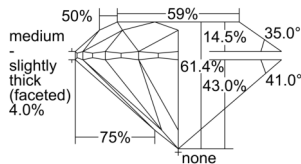

GIA®

FACSIMILE

GIA REPORT 6505075481

Verify this report at GIA.edu

GIA NATURAL DIAMOND DOSSIER®

July 31, 2024
GIA Report Number 6505075481
Shape and Cutting Style ..... Round Brilliant
Measurements ..... 3.82 - 3.84 x 2.35 mm

GRADING RESULTS

Carat Weight ..... 0.21 carat
Color Grade ..... E
Clarity Grade VS1
Cut Grade ..... Excellent

ADDITIONAL GRADING INFORMATION

Polish ..... Excellent
Symmetry ..... Excellent
Fluorescence ..... None
Clarity Characteristics..... Cloud, Needle, Pinpoint
Inscription(s): GIA 6505075481

PROPORTIONS

Profile to actual proportions

GRADING SCALES

GIA COLOR SCALE	GIA CLARITY SCALE	GIA CUT SCALE	
D	FLAWLESS	EXCELLENT	
E	INTERNALLY FLAWLESS		
F		VVS₁	VERY GOOD
G	VVS₂		
H	VS₁	GOOD	
I	VS₂		
J	SI₁	FAIR	
K	SI₂		
L	I₁	POOR	
M	I₂		
N	I₃		
O			
P			
Q			
R			
S			
T			
U			
V			
W			
X			
Y			
Z