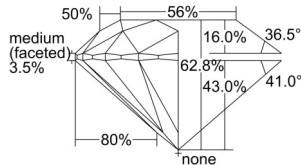

GIA®

FACSIMILE

GIA REPORT 6505077876

Verify this report at GIA.edu

GIA NATURAL DIAMOND DOSSIER®

August 01, 2024
GIA Report Number 6505077876
Shape and Cutting Style ..... Round Brilliant
Measurements ..... 5.18 - 5.21 x 3.26 mm

GRADING RESULTS

Carat Weight ..... 0.54 carat
Color Grade I
Clarity Grade S11
Cut Grade ..... Excellent

ADDITIONAL GRADING INFORMATION

Polish ..... Excellent
Symmetry ..... Excellent
Fluorescence ..... None
Clarity Characteristics ..... Cloud
Inscription(s): GIA 6505077876

PROPORTIONS

Profile to actual proportions

GRADING SCALES

GIA COLOR SCALE

COLOREDNESS	D
	E
	F
	G
	H
	I
	J
NEAR COLORLESS	K
	L
FAIN	M
	N
	O
	P
VERY LIGHT	Q
	R
	S
	T
	U
	V
	W
	X
	Y
LIGHT	Z

GIA CLARITY SCALE

VERY VERY SLIGHTLY INCLUDED	FLAWLESS
	INTERNALLY FLAWLESS
VERY SLIGHTLY INCLUDED	VVS₁
	VVS₂
SLIGHTLY INCLUDED	VS₁
	VS₂
INCLUDED	S1₁
	S1₂
	I₁
	I₂
	I₃

GIA CUT SCALE

EXCELLENT
VERY GOOD
GOOD
FAIR
POOR