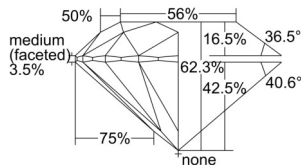

GIA®

FACSIMILE

GIA REPORT 6505078371

Verify this report at GIA.edu

GIA NATURAL DIAMOND DOSSIER®

July 31, 2024
GIA Report Number 6505078371
Shape and Cutting Style ..... Round Brilliant
Measurements ..... 4.29 - 4.32 x 2.68 mm

GRADING RESULTS

Carat Weight ..... 0.30 carat
Color Grade ..... F
Clarity Grade S11
Cut Grade ..... Excellent

ADDITIONAL GRADING INFORMATION

Polish ..... Excellent
Symmetry ..... Excellent
Fluorescence ..... None
Clarity Characteristics ..... Crystal
Inscription(s): GIA 6505078371

PROPORTIONS

Profile to actual proportions

GRADING SCALES

GIA COLOR SCALE	GIA CLARITY SCALE	GIA CUT SCALE	
D	FLAWLESS	EXCELLENT	
E	INTERNALLY FLAWLESS		
F		VVS₁	VERY GOOD
G	VVS₂		
H	VS₁	GOOD	
I	VS₂		
J	S1₁	FAIR	
K	S1₂		
L	I₁	POOR	
M	I₂		
N	I₃		
O			
P			
Q			
R			
S			
T			
U			
V			
W			
X			
Y			
Z