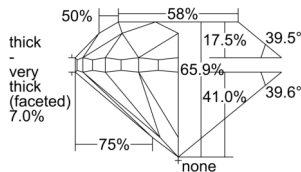

GIA®

FACSIMILE

GIA REPORT 6505078731

Verify this report at GIA.edu

GIA NATURAL DIAMOND DOSSIER®

August 01, 2024
GIA Report Number 6505078731
Shape and Cutting Style ..... Round Brilliant
Measurements ..... 4.04 - 4.10 x 2.69 mm

GRADING RESULTS

Carat Weight ..... 0.30 carat
Color Grade I
Clarity Grade VS1
Cut Grade ..... Good

ADDITIONAL GRADING INFORMATION

Polish ..... Excellent
Symmetry ..... Good
Fluorescence ..... Faint
Clarity Characteristics ..... Crystal, Cloud
Inscription(s): GIA 6505078731

PROPORTIONS

Profile to actual proportions