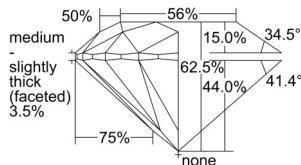

GIA®

FACSIMILE

GIA REPORT 6505083234

Verify this report at GIA.edu

GIA NATURAL DIAMOND DOSSIER®

August 02, 2024
GIA Report Number 6505083234
Shape and Cutting Style ..... Round Brilliant
Measurements ..... 5.28 - 5.29 x 3.30 mm

GRADING RESULTS

Carat Weight ..... 0.56 carat
Color Grade I
Clarity Grade VVS1
Cut Grade ..... Excellent

ADDITIONAL GRADING INFORMATION

Polish ..... Excellent
Symmetry ..... Excellent
Fluorescence ..... Medium Blue
Clarity Characteristics ..... Pinpoint, Feather
Inscription(s): GIA 6505083234

PROPORTIONS

Profile to actual proportions

GRADING SCALES

GIA COLOR SCALE	GIA CLARITY SCALE	GIA CUT SCALE	
D	FLAWLESS	EXCELLENT	
E	INTERNALLY FLAWLESS		
F		VVS₁	VERY GOOD
G	VVS₂		
H	VS₁	GOOD	
I	VS₂		
J	SI₁	FAIR	
K	SI₂		
L	I₁	POOR	
M			
N			
O	I₂		
P			
Q			
R	I₃		
S			
T			
U			
V			
W			
X			
Y			
Z