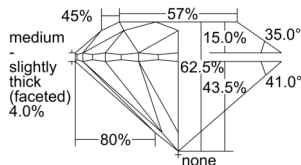

GIA®

FACSIMILE

GIA REPORT 6505083350

Verify this report at GIA.edu

GIA NATURAL DIAMOND DOSSIER®

August 01, 2024
GIA Report Number 6505083350
Shape and Cutting Style ..... Round Brilliant
Measurements ..... 4.41 - 4.44 x 2.77 mm

GRADING RESULTS

Carat Weight ..... 0.33 carat
Color Grade ..... D
Clarity Grade VS1
Cut Grade ..... Excellent

ADDITIONAL GRADING INFORMATION

Polish ..... Excellent
Symmetry ..... Excellent
Fluorescence ..... Medium Blue
Clarity Characteristics ..... Crystal
Inscription(s): GIA 6505083350

PROPORTIONS

Profile to actual proportions

GRADING SCALES

GIA COLOR SCALE

COLORLESS	D
	E
	F
	G
	H
	I
	J
NEAR COLORLESS	K
	L
	M
	N
	O
	P
	Q
	R
	S
	T
	U
	V
	W
	X
	Y
LIGHT	Z

GIA CLARITY SCALE

FLAWLESS	VERY VERY SLIGHTLY INCLUDED	VS₁	VS₂	SI₁	SI₂	I₁	I₂	I₃	
									FLAWLESS
INTERNALLY FLAWLESS	VERY SLIGHTLY INCLUDED								

GIA CUT SCALE

EXCELLENT
VERY GOOD
GOOD
FAIR
POOR