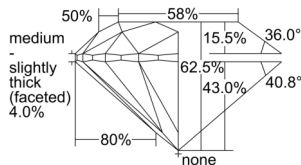

GIA®

FACSIMILE

GIA REPORT 6505083576

Verify this report at GIA.edu

GIA NATURAL DIAMOND DOSSIER®

August 02, 2024
GIA Report Number 6505083576
Shape and Cutting Style ..... Round Brilliant
Measurements ..... 5.25 - 5.29 x 3.30 mm

GRADING RESULTS

Carat Weight ..... 0.57 carat
Color Grade ..... G
Clarity Grade VS2
Cut Grade ..... Excellent

ADDITIONAL GRADING INFORMATION

Polish ..... Excellent
Symmetry ..... Excellent
Fluorescence ..... None
Clarity Characteristics ..... Cloud, Crystal
Inscription(s): GIA 6505083576

PROPORTIONS

Profile to actual proportions

GRADING SCALES

GIA COLOR SCALE	GIA CLARITY SCALE	GIA CUT SCALE	
D	FLAWLESS	EXCELLENT	
E	INTERNALLY FLAWLESS		
F		VVS₁	VERY GOOD
G	VVS₂		
H	VS₁	GOOD	
I	VS₂		
J	SI₁	FAIR	
K	SI₂		
L	I₁	POOR	
M	I₂		
N	I₃		
O			
P			
Q			
R			
S			
T			
U			
V			
W			
X			
Y			
Z