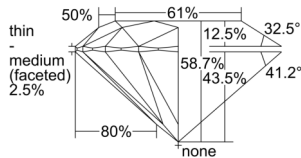

GIA®

FACSIMILE

GIA NATURAL DIAMOND DOSSIER®

August 02, 2024
GIA Report Number 6505083591
Shape and Cutting Style ..... Round Brilliant
Measurements ..... 4.66 - 4.69 x 2.74 mm

GRADING RESULTS

Carat Weight ..... 0.36 carat
Color Grade ..... D
Clarity Grade VVS2
Cut Grade ..... Excellent

ADDITIONAL GRADING INFORMATION

Polish ..... Excellent
Symmetry ..... Excellent
Fluorescence ..... Medium Blue
Clarity Characteristics ..... Pinpoint
Inscription(s): GIA 6505083591

GIA REPORT 6505083591

Verify this report at GIA.edu

PROPORTIONS

Profile to actual proportions

GRADING SCALES

GIA COLOR SCALE	GIA CLARITY SCALE	GIA CUT SCALE	
D	FLAWLESS	EXCELLENT	
E	INTERNALLY FLAWLESS		
F		VVS₁	VERY GOOD
G	VVS₂		
H	VS₁	GOOD	
I	VS₂		
J	SI₁	FAIR	
K	SI₂		
L	I₁	POOR	
M	I₂		
N	I₃		
O			
P			
Q			
R			
S			
T			
U			
V			
W			
X			
Y			
Z