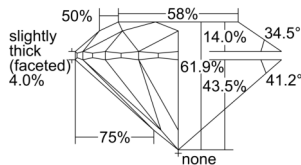

GIA®

FACSIMILE

GIA REPORT 6505084551

Verify this report at GIA.edu

GIA NATURAL DIAMOND DOSSIER®

August 02, 2024
GIA Report Number 6505084551
Shape and Cutting Style ..... Round Brilliant
Measurements ..... 4.32 - 4.34 x 2.68 mm

GRADING RESULTS

Carat Weight ..... 0.31 carat
Color Grade I
Clarity Grade VVS1
Cut Grade ..... Excellent

ADDITIONAL GRADING INFORMATION

Polish ..... Excellent
Symmetry ..... Excellent
Fluorescence ..... None
Clarity Characteristics ..... Pinpoint
Inscription(s): GIA 6505084551

PROPORTIONS

Profile to actual proportions

GRADING SCALES

GIA COLOR SCALE	GIA CLARITY SCALE	GIA CUT SCALE	
D	FLAWLESS	EXCELLENT	
E	INTERNALLY FLAWLESS		
F		VVS₁	VERY GOOD
G	VVS₂		
H	VS₁	GOOD	
I	VS₂		
J	SI₁	FAIR	
K	SI₂		
L	I₁	POOR	
M	I₂		
N	I₃		
O			
P			
Q			
R			
S			
T			
U			
V			
W			
X			
Y			
Z