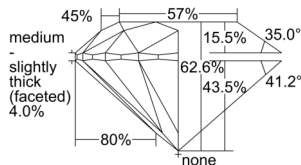

GIA®

FACSIMILE

GIA REPORT 6505086869

Verify this report at GIA.edu

GIA NATURAL DIAMOND DOSSIER®

August 01, 2024
GIA Report Number 6505086869
Shape and Cutting Style ..... Round Brilliant
Measurements ..... 5.11 - 5.14 x 3.21 mm

GRADING RESULTS

Carat Weight ..... 0.52 carat
Color Grade ..... H
Clarity Grade VS1
Cut Grade ..... Excellent

ADDITIONAL GRADING INFORMATION

Polish ..... Excellent
Symmetry ..... Excellent
Fluorescence ..... None
Clarity Characteristics..... Crystal, Cloud, Pinpoint
Inscription(s): GIA 6505086869

PROPORTIONS

Profile to actual proportions

GRADING SCALES

GIA COLOR SCALE	GIA CLARITY SCALE	GIA CUT SCALE	
D	FLAWLESS	EXCELLENT	
E	INTERNALLY FLAWLESS		
F		VVS₁	VERY GOOD
G	VVS₂		
H	VS₁	GOOD	
I	VS₂		
J	SI₁	FAIR	
K	SI₂		
L	I₁	POOR	
M	I₂		
N	I₃		
O			
P			
Q			
R			
S			
T			
U			
V			
W			
X			
Y			
Z