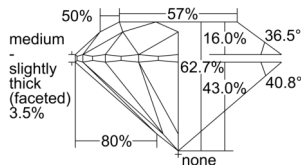

GIA®

FACSIMILE

GIA REPORT 6505087034

Verify this report at GIA.edu

GIA NATURAL DIAMOND DOSSIER®

August 02, 2024
GIA Report Number 6505087034
Shape and Cutting Style ..... Round Brilliant
Measurements ..... 4.65 - 4.70 x 2.93 mm

GRADING RESULTS

Carat Weight ..... 0.40 carat
Color Grade ..... H
Clarity Grade VS1
Cut Grade ..... Excellent

ADDITIONAL GRADING INFORMATION

Polish ..... Excellent
Symmetry ..... Very Good
Fluorescence ..... None
Clarity Characteristics..... Crystal, Feather, Cloud, Pinpoint
Inscription(s): GIA 6505087034

PROPORTIONS

Profile to actual proportions

GRADING SCALES

GIA COLOR SCALE	GIA CLARITY SCALE	GIA CUT SCALE	
D	FLAWLESS	EXCELLENT	
E	INTERNALLY FLAWLESS		
F		VVS₁	VERY GOOD
G	VVS₂		
H	VS₁	GOOD	
I	VS₂		
J	SI₁	FAIR	
K	SI₂		
L	I₁	POOR	
M			
N			
O	I₂		
P			
Q			
R	I₃		
S			
T			
U			
V			
W			
X			
Y			
Z