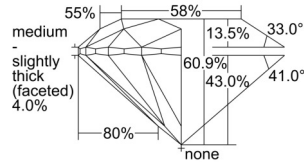

GIA®

FACSIMILE

GIA REPORT 6505092639

Verify this report at GIA.edu

GIA NATURAL DIAMOND DOSSIER®

August 02, 2024
GIA Report Number 6505092639
Shape and Cutting Style ..... Round Brilliant
Measurements ..... 5.69 - 5.73 x 3.48 mm

GRADING RESULTS

Carat Weight ..... 0.70 carat
Color Grade ..... E
Clarity Grade S11
Cut Grade ..... Excellent

ADDITIONAL GRADING INFORMATION

Polish ..... Excellent
Symmetry ..... Excellent
Fluorescence ..... None
Clarity Characteristics ..... Cloud, Feather
Inscription(s): GIA 6505092639

PROPORTIONS

Profile to actual proportions

GRADING SCALES

GIA COLOR SCALE	GIA CLARITY SCALE	GIA CUT SCALE	
D	FLAWLESS	EXCELLENT	
E	INTERNALLY FLAWLESS		
F		VVS₁	VERY GOOD
G	VVS₂		
H	VS₁	GOOD	
I	VS₂		
J	S1₁	FAIR	
K	S1₂		
L	I₁	POOR	
M	I₂		
N	I₃		
O			
P			
Q			
R			
S			
T			
U			
V			
W			
X			
Y			
Z