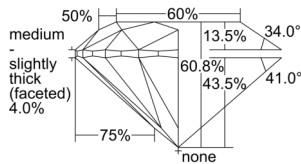

GIA®

FACSIMILE

GIA REPORT 6505093786

Verify this report at GIA.edu

GIA NATURAL DIAMOND DOSSIER®

August 05, 2024
GIA Report Number 6505093786
Shape and Cutting Style ..... Round Brilliant
Measurements ..... 4.71 - 4.76 x 2.88 mm

GRADING RESULTS

Carat Weight ..... 0.40 carat
Color Grade ..... E
Clarity Grade S11
Cut Grade ..... Excellent

ADDITIONAL GRADING INFORMATION

Polish ..... Excellent
Symmetry ..... Excellent
Fluorescence ..... None
Clarity Characteristics ..... Feather, Crystal, Cloud
Inspection(s): GIA 6505093786

PROPORTIONS

Profile to actual proportions

GRADING SCALES

GIA COLOR SCALE	GIA CLARITY SCALE	GIA CUT SCALE	
D	FLAWLESS	EXCELLENT	
E	INTERNALLY FLAWLESS		
F		VVS₁	VERY GOOD
G	VVS₂		
H	VS₁	GOOD	
I	VS₂		
J	S1₁	FAIR	
K	S1₂		
L	I₁	POOR	
M	I₂		
N	I₃		
O			
P			
Q			
R			
S			
T			
U			
V			
W			
X			
Y			
Z