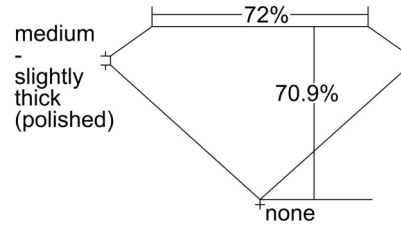

PROPORTIONS

Profile not to actual proportions