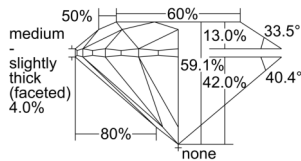

GIA®

FACSIMILE

GIA REPORT 6505097276

Verify this report at GIA.edu

GIA NATURAL DIAMOND DOSSIER®

August 05, 2024
GIA Report Number 6505097276
Shape and Cutting Style ..... Round Brilliant
Measurements ..... 4.34 - 4.36 x 2.57 mm

GRADING RESULTS

Carat Weight ..... 0.30 carat
Color Grade ..... E
Clarity Grade SI2
Cut Grade ..... Very Good

ADDITIONAL GRADING INFORMATION

Polish ..... Excellent
Symmetry ..... Excellent
Fluorescence ..... None
Clarity Characteristics ..... Cloud, Crystal
Inscription(s): GIA 6505097276

PROPORTIONS

Profile to actual proportions

GRADING SCALES

GIA COLOR SCALE	GIA CLARITY SCALE	GIA CUT SCALE
D	FLAWLESS	EXCELLENT
E	FLAWLESS	
F	INTERNALLY FLAWLESS	VERY GOOD
G	FLAWLESS	
H	VVS₁	GOOD
I	VVS₂	
J	VS₁	FAIR
K	VS₂	
L	SI₁	POOR
M	SI₂	
N	I₁	
O	I₂	
P	I₃	
Q		
R		
S		
T		
U		
V		
W		
X		
Y		
Z