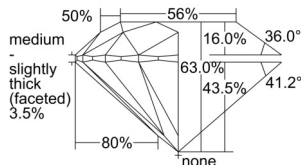

GIA®

FACSIMILE

GIA REPORT 6505098438

Verify this report at GIA.edu

GIA NATURAL DIAMOND DOSSIER®

August 05, 2024
GIA Report Number 6505098438
Shape and Cutting Style ..... Round Brilliant
Measurements ..... 5.67 - 5.71 x 3.59 mm

GRADING RESULTS

Carat Weight ..... 0.71 carat
Color Grade ..... H
Clarity Grade VS1
Cut Grade ..... Excellent

ADDITIONAL GRADING INFORMATION

Polish ..... Excellent
Symmetry ..... Excellent
Fluorescence ..... None
Clarity Characteristics ..... Cloud, Pinpoint
Inscription(s): GIA 6505098438

PROPORTIONS

Profile to actual proportions

GRADING SCALES

GIA COLOR SCALE

COLORLESS	D
	E
	F
	G
	H
	I
	J
NEAR COLORLESS	K
	L
	M
Faint	N
	O
	P
	Q
	R
	S
	T
	U
	V
	W
	X
	Y
Light	Z

GIA CLARITY SCALE

FLAWLESS	VERY VERY SLIGHTLY INCLUDED	VVS₁	VVS₂	VS₁	VS₂	SLIGHTLY INCLUDED	SI₁	SI₂	I₁	I₂	I₃	
												INTERNAL FLAWLESS

GIA CUT SCALE

EXCELLENT
VERY GOOD
GOOD
FAIR
POOR