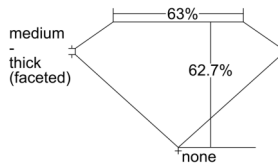

GIA®

FACSIMILE

GIA REPORT 6505102052

Verify this report at GIA.edu

GIA NATURAL DIAMOND DOSSIER®

August 06, 2024
GIA Report Number 6505102052
Shape and Cutting Style ..... Pear Brilliant
Measurements ..... 8.60 x 5.32 x 3.34 mm

GRADING RESULTS

Carat Weight ..... 0.90 carat
Color Grade ..... E
Clarity Grade VS1

ADDITIONAL GRADING INFORMATION

Polish ..... Very Good
Symmetry ..... Excellent
Fluorescence ..... None
Clarity Characteristics ..... Cloud, Crystal, Feather
Inscription(s): GIA 6505102052

PROPORTIONS

Profile not to actual proportions

GRADING SCALES

GIA COLOR SCALE		GIA CLARITY SCALE			
COLORLESS	D	VERY VERY SLIGHTLY INCLUDED	FLAWLESS		
	E		INTERNALLY FLAWLESS		
	F	VERY SLIGHTLY INCLUDED	VVS₁		
	G		VVS₂		
	H		VS₁		
	NEAR COLORLESS	I	SLIGHTLY INCLUDED	VS₂	
		J		SI₁	
		FAINT	K	INCLUDED	SI₂
			L		I₁
			M		I₂
VERTICALLY LIGHT	N	LIGHT	I₃		
	O				
	P				
	Q				
	R