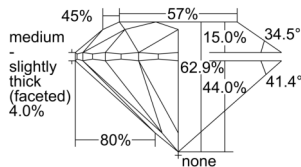

GIA®

FACSIMILE

GIA REPORT 6505103361

Verify this report at GIA.edu

GIA NATURAL DIAMOND DOSSIER®

August 23, 2024
GIA Report Number 6505103361
Shape and Cutting Style ..... Round Brilliant
Measurements ..... 3.96 - 3.98 x 2.50 mm

GRADING RESULTS

Carat Weight ..... 0.24 carat
Color Grade ..... F
Clarity Grade S11
Cut Grade ..... Excellent

ADDITIONAL GRADING INFORMATION

Polish ..... Excellent
Symmetry ..... Excellent
Fluorescence ..... None
Clarity Characteristics ..... Cloud
Inscription(s): GIA 6505103361

PROPORTIONS

Profile to actual proportions

GRADING SCALES

GIA COLOR SCALE	GIA CLARITY SCALE	GIA CUT SCALE	
D	FLAWLESS	EXCELLENT	
E	INTERNALLY FLAWLESS		
F		VVS₁	VERY GOOD
G	VVS₂		
H	VS₁	GOOD	
I	VS₂		
J	S1₁	FAIR	
K	S1₂		
L	I₁	POOR	
M	I₂		
N	I₃		
O			
P			
Q			
R			
S			
T			
U			
V			
W			
X			
Y			
Z