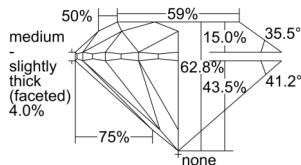

GIA®

FACSIMILE

GIA REPORT 6505105921

Verify this report at GIA.edu

GIA NATURAL DIAMOND DOSSIER®

August 13, 2024
GIA Report Number 6505105921
Shape and Cutting Style ..... Round Brilliant
Measurements ..... 4.74 - 4.77 x 2.99 mm

GRADING RESULTS

Carat Weight ..... 0.42 carat
Color Grade ..... H
Clarity Grade VS1
Cut Grade ..... Excellent

ADDITIONAL GRADING INFORMATION

Polish ..... Excellent
Symmetry ..... Excellent
Fluorescence ..... None
Clarity Characteristics ..... Crystal, Pinpoint
Inscription(s): GIA 6505105921

PROPORTIONS

Profile to actual proportions