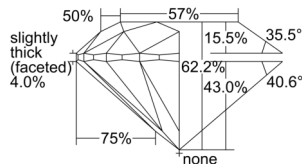

GIA®

FACSIMILE

GIA REPORT 6505106535

Verify this report at GIA.edu

GIA NATURAL DIAMOND DOSSIER®

August 05, 2024
GIA Report Number 6505106535
Shape and Cutting Style ..... Round Brilliant
Measurements ..... 5.04 - 5.08 x 3.15 mm

GRADING RESULTS

Carat Weight ..... 0.50 carat
Color Grade ..... D
Clarity Grade VS2
Cut Grade ..... Excellent

ADDITIONAL GRADING INFORMATION

Polish ..... Excellent
Symmetry ..... Excellent
Fluorescence ..... Strong Blue
Clarity Characteristics ..... Crystal, Cloud
Inscription(s): GIA 6505106535

PROPORTIONS

Profile to actual proportions

GRADING SCALES

GIA COLOR SCALE	GIA CLARITY SCALE	GIA CUT SCALE	
D	FLAWLESS	EXCELLENT	
E	INTERNALLY FLAWLESS		
F		VVS₁	VERY GOOD
G	VVS₂		
H	VS₁	GOOD	
I	VS₂		
J	SI₁	FAIR	
K	SI₂		
L	I₁	POOR	
M	I₂		
N	I₃		
O			
P			
Q			
R			
S			
T			
U			
V			
W			
X			
Y			
Z