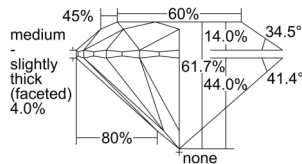

GIA®

FACSIMILE

GIA REPORT 6505107400

Verify this report at GIA.edu

GIA NATURAL DIAMOND DOSSIER®

August 23, 2024
GIA Report Number 6505107400
Shape and Cutting Style ..... Round Brilliant
Measurements ..... 5.28 - 5.30 x 3.26 mm

GRADING RESULTS

Carat Weight ..... 0.56 carat
Color Grade ..... G
Clarity Grade S11
Cut Grade ..... Excellent

ADDITIONAL GRADING INFORMATION

Polish ..... Excellent
Symmetry ..... Excellent
Fluorescence ..... None
Clarity Characteristics ..... Crystal, Cloud
Inscription(s): GIA 6505107400

PROPORTIONS

Profile to actual proportions

GRADING SCALES

GIA COLOR SCALE	GIA CLARITY SCALE	GIA CUT SCALE	
D	FLAWLESS	EXCELLENT	
E	INTERNALLY FLAWLESS		
F		VVS₁	VERY GOOD
G	VVS₂		
H	VS₁	GOOD	
I	VS₂		
J	S1₁	FAIR	
K	S1₂		
L	I₁	POOR	
M	I₂		
N	I₃		
O			
P			
Q			
R			
S			
T			
U			
V			
W			
X			
Y			
Z