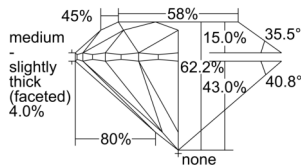

GIA®

FACSIMILE

GIA REPORT 6505108381

Verify this report at GIA.edu

GIA NATURAL DIAMOND DOSSIER®

August 02, 2024
GIA Report Number 6505108381
Shape and Cutting Style ..... Round Brilliant
Measurements ..... 4.38 - 4.41 x 2.73 mm

GRADING RESULTS

Carat Weight ..... 0.32 carat
Color Grade ..... D
Clarity Grade VS2
Cut Grade ..... Excellent

ADDITIONAL GRADING INFORMATION

Polish ..... Excellent
Symmetry ..... Excellent
Fluorescence ..... Faint
Clarity Characteristics ..... Crystal
Inscription(s): GIA 6505108381

PROPORTIONS

Profile to actual proportions

GRADING SCALES

GIA COLOR SCALE	GIA CLARITY SCALE	GIA CUT SCALE	
D	FLAWLESS	EXCELLENT	
E	INTERNALLY FLAWLESS		
F		VVS₁	VERY GOOD
G	VVS₂		
H	VS₁	GOOD	
I	VS₂		
J	SI₁	FAIR	
K	SI₂		
L	I₁	POOR	
M	I₂		
N	I₃		
O			
P			
Q			
R			
S			
T			
U			
V			
W			
X			
Y			
Z