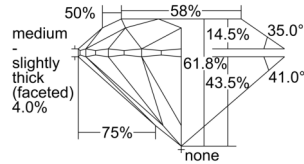

GIA®

FACSIMILE

GIA REPORT 6505109121

Verify this report at GIA.edu

GIA NATURAL DIAMOND DOSSIER®

August 06, 2024
GIA Report Number 6505109121
Shape and Cutting Style ..... Round Brilliant
Measurements ..... 5.69 - 5.71 x 3.52 mm

GRADING RESULTS

Carat Weight ..... 0.71 carat
Color Grade ..... F
Clarity Grade S11
Cut Grade ..... Excellent

ADDITIONAL GRADING INFORMATION

Polish ..... Excellent
Symmetry ..... Excellent
Fluorescence ..... None
Clarity Characteristics ..... Cloud, Crystal
Inscription(s): GIA 6505109121

PROPORTIONS

Profile to actual proportions

GRADING SCALES

GIA COLOR SCALE	GIA CLARITY SCALE	GIA CUT SCALE	
D	FLAWLESS	EXCELLENT	
E	INTERNALLY FLAWLESS		
F		VVS₁	VERY GOOD
G	VVS₂		
H	VS₁	GOOD	
I	VS₂		
J	S1₁	FAIR	
K	S1₂		
L	I₁	POOR	
M	I₂		
N	I₃		
O			
P			
Q			
R			
S			
T			
U			
V			
W			
X			
Y			
Z