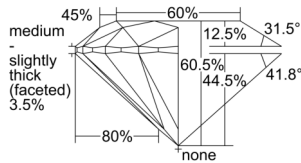

GIA®

FACSIMILE

GIA REPORT 6505109447

Verify this report at GIA.edu

GIA NATURAL DIAMOND DOSSIER®

August 05, 2024
GIA Report Number 6505109447
Shape and Cutting Style ..... Round Brilliant
Measurements ..... 4.41 - 4.43 x 2.67 mm

GRADING RESULTS

Carat Weight ..... 0.31 carat
Color Grade ..... D
Clarity Grade VVS2
Cut Grade ..... Excellent

ADDITIONAL GRADING INFORMATION

Polish ..... Excellent
Symmetry ..... Excellent
Fluorescence ..... Medium Blue
Clarity Characteristics..... Cloud, Indented Natural, Pinpoint
Inspection(s): GIA 6505109447

PROPORTIONS

Profile to actual proportions

GRADING SCALES

GIA COLOR SCALE	GIA CLARITY SCALE	GIA CUT SCALE
D	FLAWLESS	EXCELLENT
E	FLAWLESS	
F	INTERNALLY FLAWLESS	VERY GOOD
G	FLAWLESS	
H	VVS₁	GOOD
I	VVS₂	
J	VS₁	FAIR
K	VS₂	
L	SI₁	POOR
M	SI₂	
N	I₁	
O	I₂	
P	I₃	
Q		
R		
S		
T		
U		
V		
W		
X		
Y		
Z