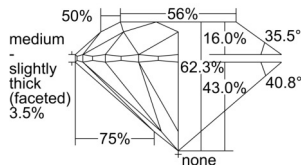

GIA®

FACSIMILE

GIA REPORT 6505111358

Verify this report at GIA.edu

GIA NATURAL DIAMOND DOSSIER®

August 06, 2024
GIA Report Number 6505111358
Shape and Cutting Style ..... Round Brilliant
Measurements ..... 4.28 - 4.31 x 2.68 mm

GRADING RESULTS

Carat Weight ..... 0.30 carat
Color Grade ..... F
Clarity Grade S11
Cut Grade ..... Excellent

ADDITIONAL GRADING INFORMATION

Polish ..... Excellent
Symmetry ..... Excellent
Fluorescence ..... None
Clarity Characteristics..... Crystal, Feather, Cloud
Inspection(s): GIA 6505111358

PROPORTIONS

Profile to actual proportions

GRADING SCALES

GIA COLOR SCALE	GIA CLARITY SCALE	GIA CUT SCALE
COLOURLESS	FLAWLESS	EXCELLENT
D	INTERNALLY FLAWLESS	
E	VVS₁	VERY GOOD
F		
G	VVS₂	
H	VS₁	GOOD
I		
J	VS₂	
K	SI₁	FAIR
L		
M	SI₂	
N	I₁	POOR
O		
P	I₂	
Q	I₃	
R		
S		
T		
U		
V		
W		
X		
Y		
Z