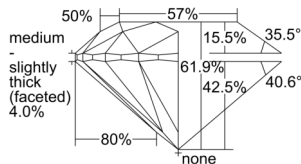

GIA®

FACSIMILE

GIA REPORT 6505111680

Verify this report at GIA.edu

GIA NATURAL DIAMOND DOSSIER®

August 07, 2024
GIA Report Number 6505111680
Shape and Cutting Style ..... Round Brilliant
Measurements ..... 5.07 - 5.09 x 3.15 mm

GRADING RESULTS

Carat Weight ..... 0.50 carat
Color Grade ..... F
Clarity Grade VS1
Cut Grade ..... Excellent

ADDITIONAL GRADING INFORMATION

Polish ..... Excellent
Symmetry ..... Excellent
Fluorescence ..... None
Clarity Characteristics ..... Feather, Cloud
Inscription(s): GIA 6505111680

PROPORTIONS

Profile to actual proportions

GRADING SCALES

GIA COLOR SCALE	GIA CLARITY SCALE	GIA CUT SCALE
D	FLAWLESS	EXCELLENT
E	FLAWLESS	
F	INTERNALLY FLAWLESS	VERY GOOD
G	FLAWLESS	
H	VVS₁	GOOD
I	VVS₂	
J	VS₁	FAIR
K	VS₂	
L	SI₁	POOR
M	SI₂	
N	I₁	
O	I₂	
P	I₃	
Q		
R		
S		
T		
U		
V		
W		
X		
Y		
Z