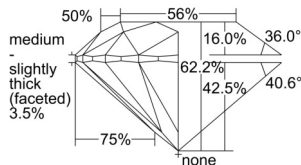

GIA®

FACSIMILE

GIA REPORT 6505112943

Verify this report at GIA.edu

GIA NATURAL DIAMOND DOSSIER®

August 06, 2024
GIA Report Number 6505112943
Shape and Cutting Style ..... Round Brilliant
Measurements ..... 4.36 - 4.38 x 2.72 mm

GRADING RESULTS

Carat Weight ..... 0.32 carat
Color Grade ..... G
Clarity Grade VS1
Cut Grade ..... Excellent

ADDITIONAL GRADING INFORMATION

Polish ..... Excellent
Symmetry ..... Excellent
Fluorescence ..... None
Clarity Characteristics..... Laser Drill Hole, Crystal, Feather,
Pinpoint

Inscription(s): GIA 6505112943

PROPORTIONS

Profile to actual proportions

GRADING SCALES

GIA COLOR SCALE	GIA CLARITY SCALE	GIA CUT SCALE	
D	FLAWLESS	EXCELLENT	
E	INTERNALLY FLAWLESS		
F		VVS₁	VERY GOOD
G	VVS₂		
H	VS₁	GOOD	
I	VS₂		
J	SI₁	FAIR	
K	SI₂		
L	I₁	POOR	
M	I₂		
N	I₃		
O			
P			
Q			
R			
S			
T			
U			
V			
W			
X			
Y			
Z